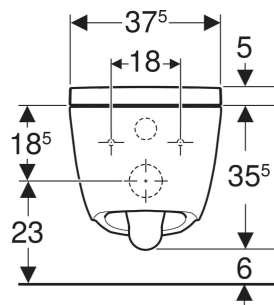

Geberit AquaClean Alba WC complete solution, wall-hung WC

APPLICATION PURPOSES

- For convenient toilet use
- For gently cleaning the anal area with water

CHARACTERISTICS

- Water heating by storage water heater
- Anal shower with WhirlSpray shower technology
- Spray intensity can be set to five different levels
- Shower water temperature can be adjusted via Geberit Home App
- Spray arm can be set to five different positions via Geberit Home App
- Adjustable oscillating spray (automatic forward and reverse motion of the spray arm)
- Automatic pre- and postrinsing of the spray nozzle with fresh water
- Descaling programme
- Wall-hung
- Rimless WC ceramic appliance featuring TurboFlush flush technology
- Horizontal outlet
- Washdown WC
- User detection
- WC seat ring and WC lid with soft-closing mechanism

- WC lid with SoftOpening
- WC seat ring and WC lid with quick release
- Functions can be controlled remotely
- Compatible with Geberit Home App
- Water supply connection on the left, hidden behind the WC ceramic
- Mains connection with flexible three-core sheathed cable, on the right side, hidden behind the WC ceramic
- External water supply connection on the left possible with accessories
- External mains connection with power outlet on the right possible
- Approval in accordance with (DIN) EN 1717 / (DIN) EN 13077

TECHNICAL DATA

Degree of protection	IPX4
Nominal voltage	230 V AC
Mains frequency	50 Hz
Power consumption in standby mode max.	0.5 W
Flow pressure	0.5–10 bar
Operating temperature	5–40 °C
Water temperature, adjustment range	34–40 °C
Minimum flow pressure	0.5 bar

Calculated flow rate	0.02 l/s
Spray time	20 s
WC seat load max.	150 kg
Odour extraction unit	No
SoftOpening	Yes
With WC seat ring heating	No
With orientation light	No
With dryer functionality	No

SCOPE OF DELIVERY

- Water supply connection set for Sigma and Omega concealed cisterns 12 cm, installation height 112 cm
- Female socket for mains connection
- Sound insulation set
- Remote control with wall-mounted case and battery CR2032
- Fastening material

TO ORDER ADDITIONALLY

- Geberit straight connector with sleeve and cover caps

ACCESSORIES

- Reinforced braided hose with ball valve for Geberit AquaClean Alba / Sela