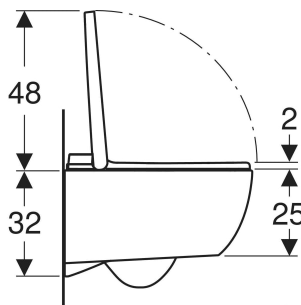

Geberit AquaClean Alba WC complete solution, wall-hung WC

APPLICATION PURPOSES

- For convenient toilet use
- For gently cleaning the anal area with water

CHARACTERISTICS

- Water heating by storage water heater
- Anal shower with WhirlSpray shower technology
- Spray intensity can be set to five different levels
- Shower water temperature can be adjusted via Geberit Home App
- Spray arm can be set to five different positions via Geberit Home App
- Adjustable oscillating spray (automatic forward and reverse motion of the spray arm)
- Automatic pre- and postrinsing of the spray nozzle with fresh water
- Descaling programme
- Wall-hung
- Rimless WC ceramic appliance featuring TurboFlush flush technology
- Horizontal outlet
- Washdown WC
- User detection
- WC seat ring and WC lid with soft-closing mechanism

- WC lid with SoftOpening
- WC seat ring and WC lid with quick release
- Functions can be controlled remotely
- Compatible with Geberit Home App
- Water supply connection on the left, hidden behind the WC ceramic
- Mains connection with flexible three-core sheathed cable, on the right side, hidden behind the WC ceramic
- External water supply connection on the left possible with accessories
- External mains connection with power outlet on the right possible
- Approval in accordance with (DIN) EN 1717 / (DIN) EN 13077

TECHNICAL DATA

Degree of protection	IPX4
Nominal voltage	230 V AC
Mains frequency	50 Hz
Power consumption in standby mode max.	0.5 W
Flow pressure	0.5–10 bar
Operating temperature	5–40 °C
Water temperature, adjustment range	34–40 °C
Minimum flow pressure	0.5 bar

Calculated flow rate	0.02 l/s
Spray time	20 s
WC seat load max.	150 kg
Odour extraction unit	No
SoftOpening	Yes
With WC seat ring heating	No
With orientation light	No
With dryer functionality	No

SCOPE OF DELIVERY

- Water supply connection set for Sigma and Omega concealed cisterns 12 cm, installation height 112 cm
- Female socket for mains connection
- Sound insulation set
- Remote control with wall-mounted case and battery CR2032
- Fastening material

TO ORDER ADDITIONALLY

- Geberit straight connector with sleeve and cover caps

ACCESSORIES

- Reinforced braided hose with ball valve for Geberit AquaClean Alba / Sela