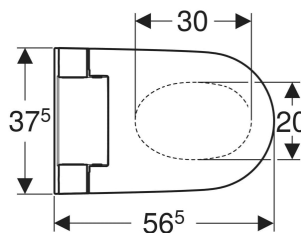

Geberit AquaClean Alba WC complete solution, wall-hung WC

APPLICATION PURPOSES

- For convenient toilet use
- For gently cleaning the anal area with water

CHARACTERISTICS

- Water heating by storage water heater
- Anal shower with WhirlSpray shower technology
- Spray intensity can be set to five different levels
- Shower water temperature can be adjusted via Geberit Home App
- Spray arm can be set to five different positions via Geberit Home App
- Adjustable oscillating spray (automatic forward and reverse motion of the spray arm)
- Automatic pre- and postrinsing of the spray nozzle with fresh water
- Descaling programme
- Wall-hung
- Rimless WC ceramic appliance featuring TurboFlush flush technology
- Horizontal outlet
- Washdown WC
- User detection
- WC seat ring and WC lid with soft-closing mechanism

- WC lid with SoftOpening
- WC seat ring and WC lid with quick release
- Functions can be controlled remotely
- Compatible with Geberit Home App
- Water supply connection on the left, hidden behind the WC ceramic
- Mains connection with flexible three-core sheathed cable, on the right side, hidden behind the WC ceramic
- External water supply connection on the left possible with accessories
- External mains connection with power outlet on the right possible
- Approval in accordance with (DIN) EN 1717 / (DIN) EN 13077

TECHNICAL DATA

Degree of protection	IPX4
Nominal voltage	230 V AC
Mains frequency	50 Hz
Power consumption in standby mode max.	0.5 W
Flow pressure	0.5–10 bar
Operating temperature	5–40 °C
Water temperature, adjustment range	34–40 °C
Minimum flow pressure	0.5 bar

Calculated flow rate	0.02 l/s
Spray time	20 s
WC seat load max.	150 kg
Odour extraction unit	No
SoftOpening	Yes
With WC seat ring heating	No
With orientation light	No
With dryer functionality	No

SCOPE OF DELIVERY

- Water supply connection set for Sigma and Omega concealed cisterns 12 cm, installation height 112 cm
- Female socket for mains connection
- Sound insulation set
- Remote control with wall-mounted case and battery CR2032
- Fastening material

TO ORDER ADDITIONALLY

- Geberit straight connector with sleeve and cover caps

ACCESSORIES

- Reinforced braided hose with ball valve for Geberit AquaClean Alba / Sela