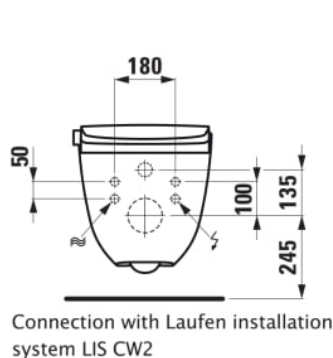

min. 4.5/3-l-flush, dimensions 395 x 600 x 505 mm, concealed fixation

Special feature:

Touch screen remote control,

rear shower and lady shower,

with adjustable water pressure,

temperature and nozzle position,

Water temperature control

Weight (Kg) : 40

Oscillating cleaning

Front cleaning

Pulsating cleaning

TECHNICAL DRAWINGS

COMPATIBLE WITH

Water connection set short
for adapter plate H894690