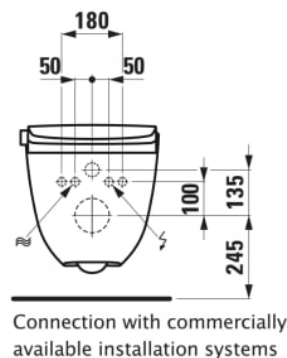

min. 4.5/3-l-flush, dimensions 395 x 600 x 505 mm, concealed fixation

Special feature:

Touch screen remote control,

rear shower and lady shower,

with adjustable water pressure,

temperature and nozzle position,

Water temperature control

Weight (Kg) : 40

Oscillating cleaning

Front cleaning

Pulsating cleaning

TECHNICAL DRAWINGS

COMPATIBLE WITH

Water connection set short
for adapter plate H894690