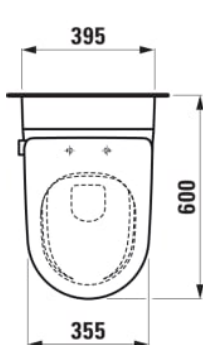

CLEANET RIVA

Shower toilet, wall-hung, washdown, without flushing rim, incl. WC seat and cover, removable, with lowering system incl. remote control with touch screen

DIMENSIONS

Length	600 mm
Width	395 mm
Height	415 mm

min. 4.5/3-l-flush, dimensions 395 x 600 x 505 mm, concealed fixation

Special feature:

Touch screen remote control,

rear shower and lady shower,

with adjustable water pressure,

temperature and nozzle position,

Water temperature control

Weight (Kg) : 40

Oscillating cleaning

Front cleaning

Pulsating cleaning

TECHNICAL DRAWINGS

COMPATIBLE WITH

Water connection set short
for adapter plate H894690