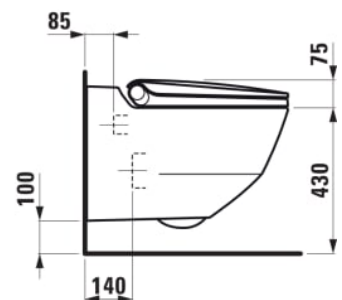

min. 4.5/3-l-flush, dimensions 395 x 600 x 505 mm, concealed fixation

Special feature:

Touch screen remote control,

rear shower and lady shower,

with adjustable water pressure,

temperature and nozzle position,

Water temperature control

Weight (Kg) : 40

Oscillating cleaning

Front cleaning

Pulsating cleaning

TECHNICAL DRAWINGS

COMPATIBLE WITH

Water connection set short
for adapter plate H894690