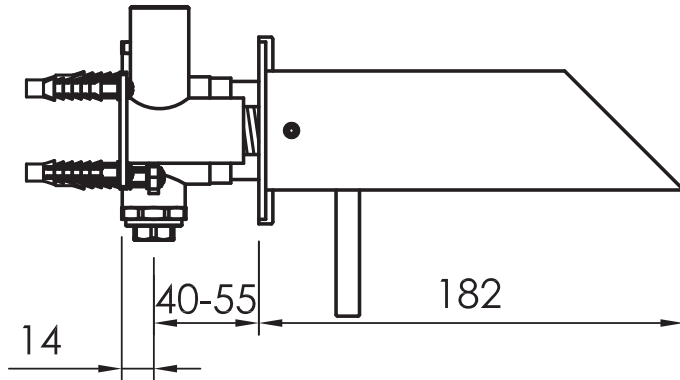

# JEE-O pure wall basin mixer set

Article code:

300-1520

● Brushed

300-1524

● PVD coated bronze

300-1525

● PVD coated matt gold

Flow at water of 38°C:

9L p/m at 3Bar pressure

Pressure:

Recommended working pressure 3Bar

Connection:

4 x G 1/2" (ø15mm / 0.6")  
British Standard Pipe (BSP)

Thread:

Dimension package:

L 28 x W 19 x H 13,5 cm

Total weight:

2.22 kg

Package weight:

0.584 kg

7 year warranty - The general conditions can be found on our website: [www.jee-o.com/downloads](http://www.jee-o.com/downloads)

HS code: 84818011900