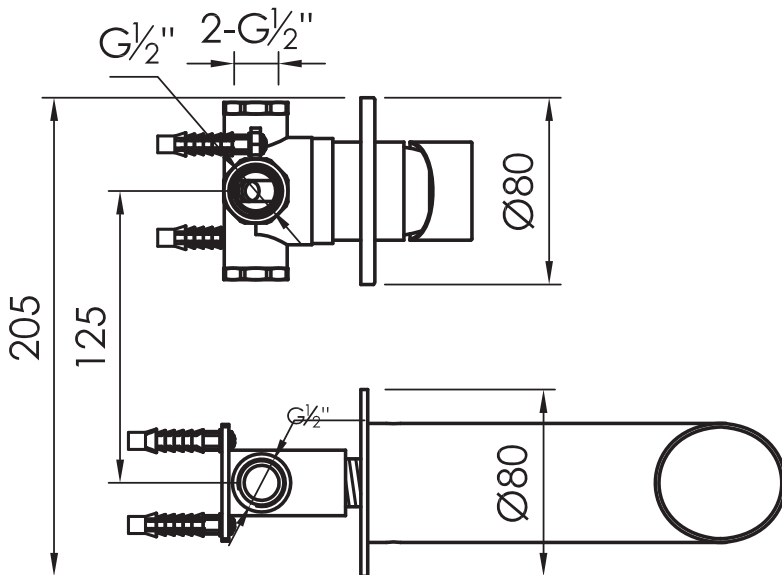

# JEE-O pure wall basin mixer set

Article code:

300-1520

● Brushed

300-1524

● PVD coated bronze

300-1525

● PVD coated matt gold

Material:

Stainless Steel r304

Cleaning instructions:

download JEE-O shower and taps manual on our website: [www.jee-o.com](http://www.jee-o.com)

Coating:

PVD coating

Cartridge:

Sedal/Kerox ceramic mixing mechanism (35mm), item code 005-0101

Flow at water of 38°C:

9L p/m at 3Bar pressure

Pressure:

Recommended working pressure 3Bar

Connection:

4 x G 1/2" (ø15mm / 0.6")  
British Standard Pipe (BSP)

Thread:

Dimension package:

L 28 x W 19 x H 13,5 cm

Total weight:

2.22 kg

Package weight:

0.584 kg

7 year warranty - The general conditions can be found on our website: [www.jee-o.com/downloads](http://www.jee-o.com/downloads)

HS code: 84818011900