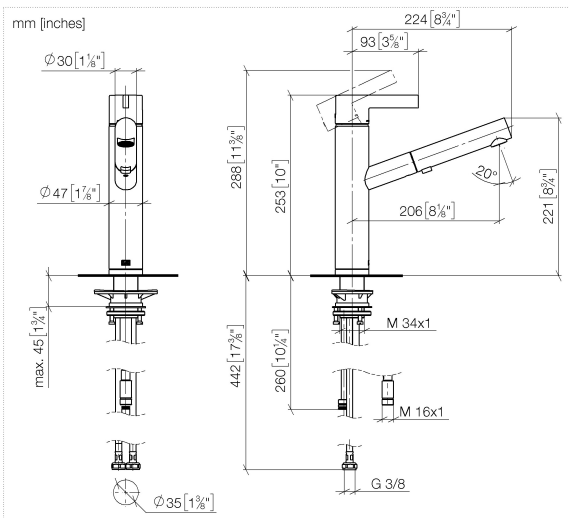

33 876 760 Product version from 4/1/2024