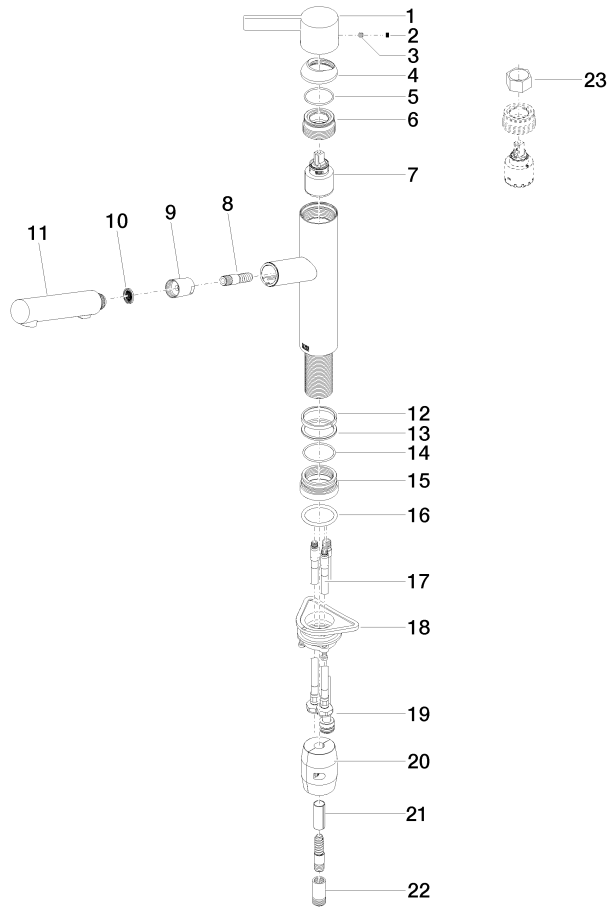

33 876 760 Product version from 4/1/2024

- 206mm projection
- pivoting spout 130°
- air-enriched flow and spray flow
- height of mixer 253 mm
- height up to aerator 179 mm
- hole diameter 35 mm
- 1600mm metal shower hose
- max. flow 9.6 l/min at 3 bar flow pressure
- lead-free
- This product can help a building meet the requirements of Green Building Rating Systems, e.g. LEED®, BREEAM®, DGNB

## ENO Single-lever mixer Pull-out with spray function - Chrome

---

ENO

33 876 760 Product version from 4/1/2024

Certificates and sustainability

---

LGA\_38

## ENO Single-lever mixer Pull-out with spray function - Chrome

ENO

33 876 760 Product version from 4/1/2024

### Spare parts list

No.	Item Number	Name	Quantity used	Delivery time
23	90 30 09 031 00 90	key	1.00	2
22	90 24 03 253 00 90	adaptor	1.00	2
19	04 28 20 067 00 90	pipe	1.00	2
7	90 15 05 064 00 90	cartridge	1.00	2
3	90 31 11 030 00 90	pin	1.00	2
16	09 14 10 036 90	seal	1.00	2
5	09 14 10 102 90	seal	1.00	2
18	04 30 11 040 00 90	fixing set	2.00	2
20	04 21 50 010 00 90	accessories	1.00	2
9	90 24 03 358 00-00	sleeve	1.00	10
15	09 27 76 001-00	rosette	1.00	10
8	04 30 02 121 00-00	hose	1.00	10
2	90 31 20 109 00 90	plug	1.00	2
11	90 12 11 185 00-00	shower	1.00	10
6	09 24 04 270 90	nut	1.00	2
12	09 14 15 029 90	ring	1.00	2
10	09 23 01 039 90	sieve	1.00	2
4	09 28 30 012-00	cover	1.00	10
13	09 28 10 144 90	ring	1.00	2
1	09 20 76 001-00	handle	1.00	10
21	09 30 03 038 90	hose	1.00	2
17	04 30 04 101 00 90	hose	1.00	2
14	09 14 10 034 90	seal	1.00	2