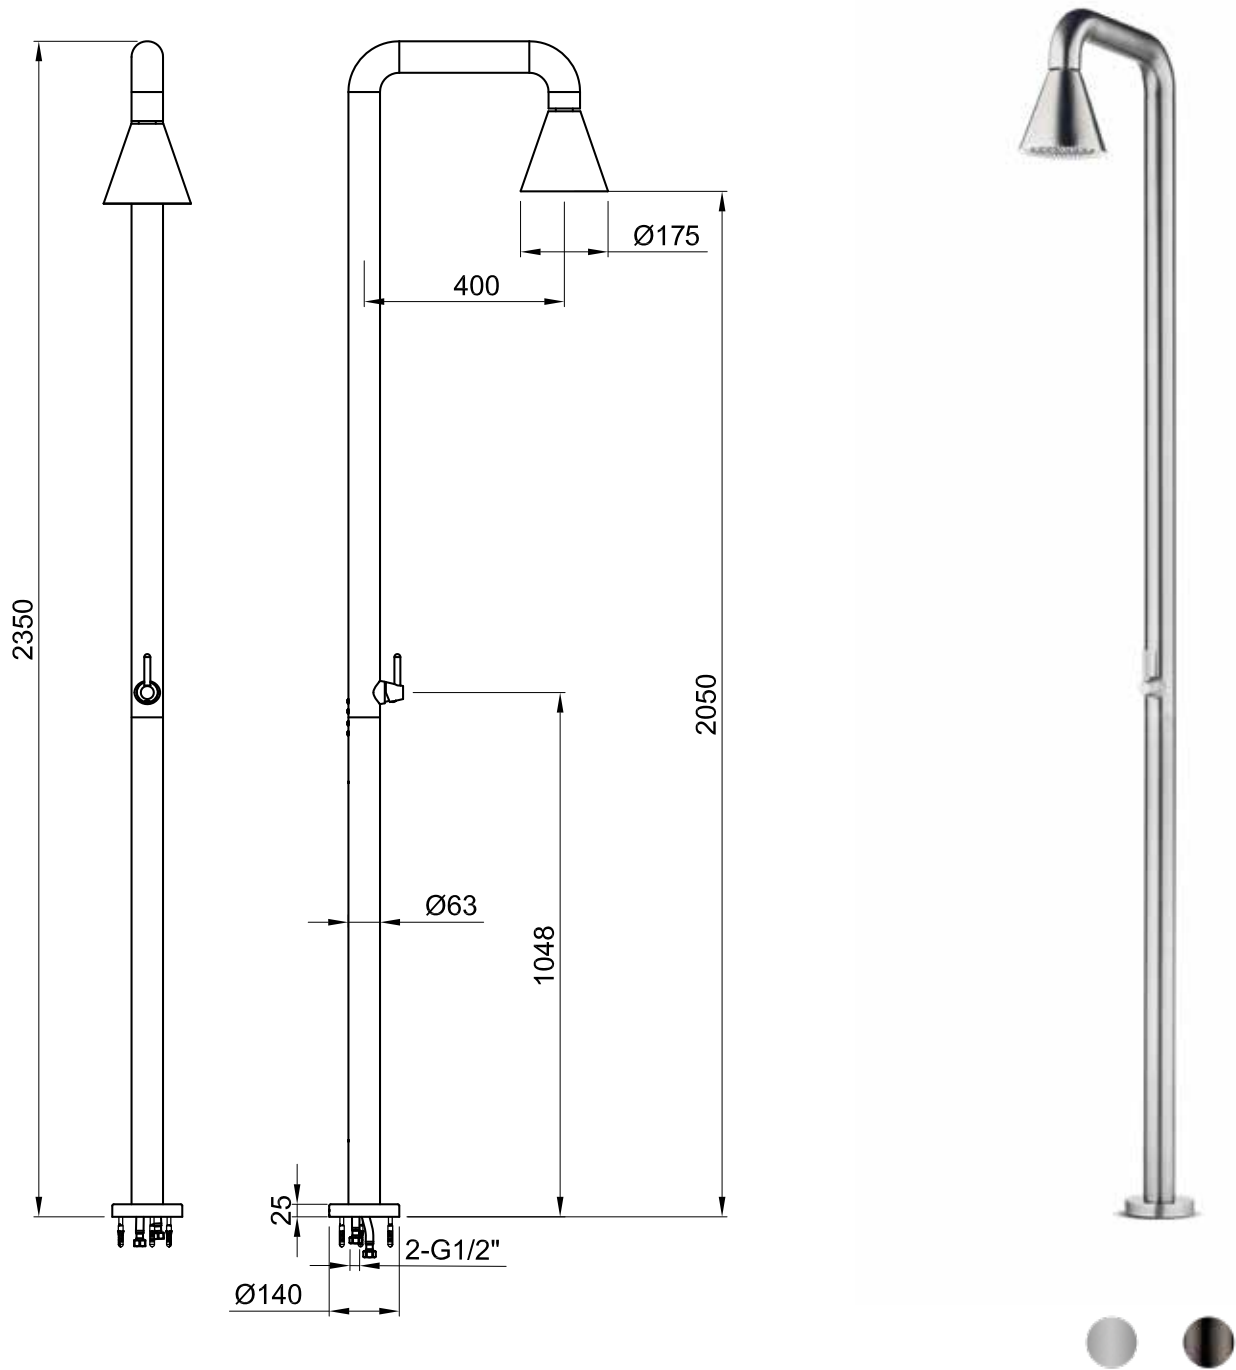

JEE-O cone shower 01

Article code:

900-6100

● Brushed

900-6106

● PVD coated gun metal

Material:

Stainless Steel r316

Shower head

Ø170mm/99 nozzles

Cleaning instructions:

download JEE-O shower and taps manual on our website: www.jee-o.com

Cartridge:

Sedal/Kerox ceramic mixing cartridge (35mm), item code 005-0101

Flow at water of 38°C:

12l p/m at 3Bar pressure

Pressure:

Recommended working pressure 3Bar

Connection:

2 x G 1/2" (Ø15mm / 0.6") nylon^(out)/epdm⁽ⁱⁿ⁾ flexhose with brass swivel British Standard Pipe (BSP)

Thread:

Dimension package:

L158 x W61 x H23 cm

Total weight:

15.1 kg

Package weight:

4.6 kg

Placing on a water-tight floor

2 year warranty - The general conditions can be found on our website: www.jee-o.com/downloads

HS code: